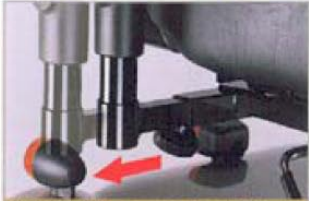

Mercury

350 LBS / 161 KGS

Available Colours: ● Red 11 ● Blue 51 ● Green 41 ● Silver 71

- Front and Rear Suspension
- With Front Drum Brake
- Full angle adjustable tiller
- 360° Swivel Captain Seat
- Full Lamp set and back mirrors
- Optional: Seat slide and reclining device

Comfortable hand grips

Adjustable armrest width

Adjustable armrest height

Enhanced rear suspension

NEW

Specification

Max. Speed	Up to 9.6 km / h	Up to 6 mph
Ground Clearance	80mm	3.1"
Front Tyre	4" x 11.4"	4" x 11.4"
Rear Tyre	4" x 11.4"	4" x 11.4"
Cruising Range	16 – 32 kmph	9.6 – 19 mph
Turning Radius	1820mm	71.7"
Incline Capability	8°	8°
Seat Slide Device	option	option
Seat Recliner	na	na
Battery	36 Ah x 2	36 Ah x 2
Charger Capacity	5 A	5 A
Hand Brake	option	option